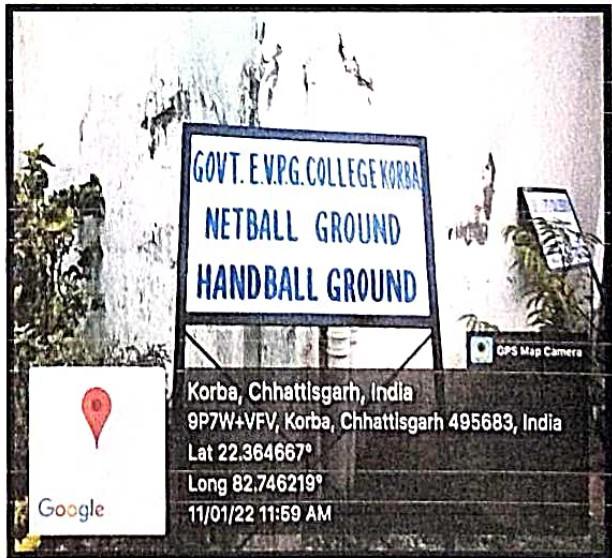

Facilities for Sports Activity

Beone

PRINCIPAL,
GOVT. ENGINEER VISHWESARRAIYA
P. G. COLLEGE, KORBA (C. G.)