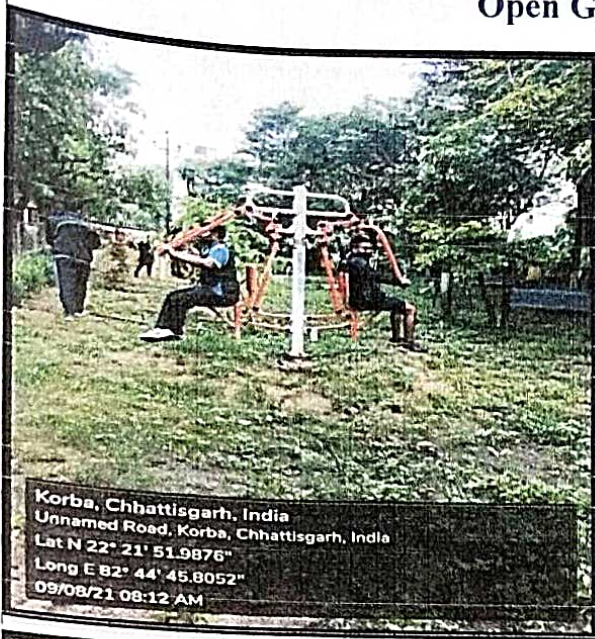

Open Gymnasium

Basra
PRINCIPAL,
GOVT. ENGINEER VISHWESARRAIYA
P. G. COLLEGE, KORBA (C. G.)