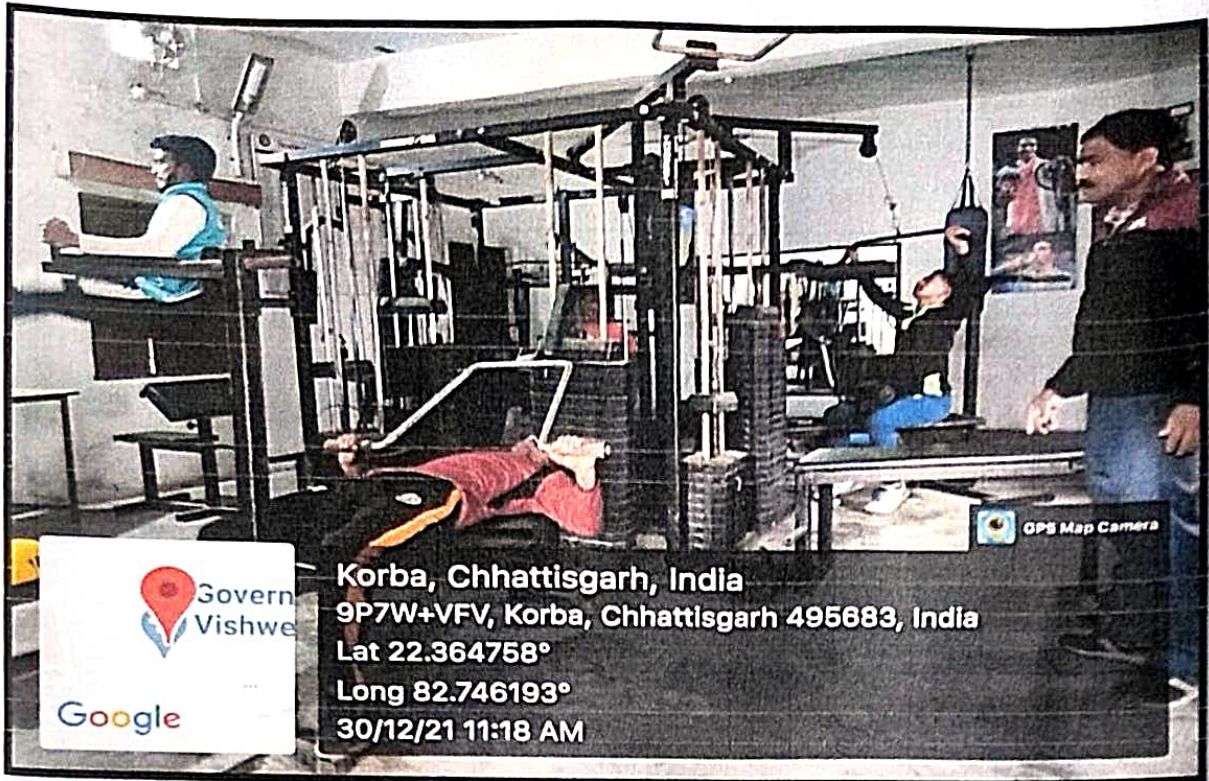

Baxene

PRINCIPAL,
GOVT. ENGINEER VISHWESARRAIYA
P. G. COLLEGE, KORBA (C. G.)

Open Gymnasium

Basra
PRINCIPAL,
 GOVT. ENGINEER VISHWESARRAIYA
 P. G. COLLEGE, KORBA (C. G.)

Gymnasium

[Signature]
PRINCIPAL,
GOVT. ENGINEER VISHWESARRAIYA
P. G. COLLEGE, KORBA (C. G.)