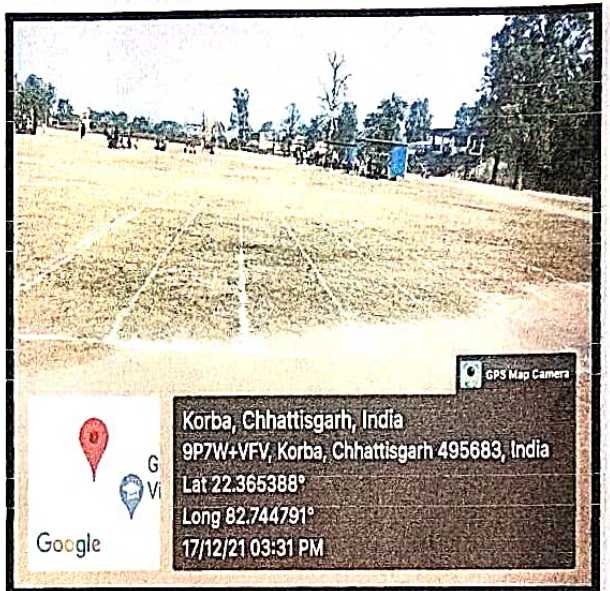

Daxene
PRINCIPAL,
GOVT. ENGINEER VISHWESARRAIYA
P. G. COLLEGE, KORBA (C. G.)