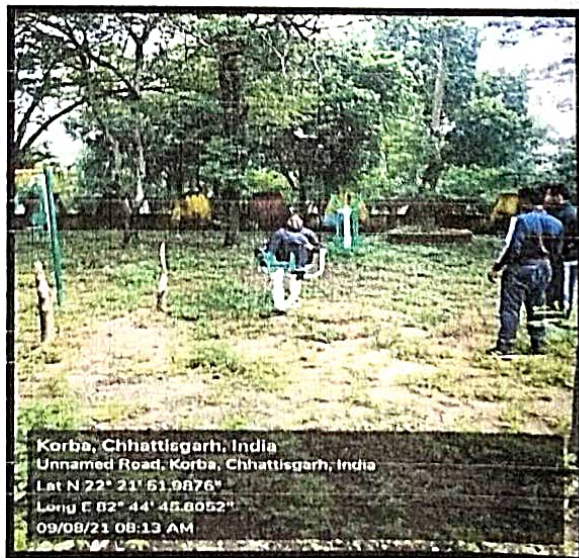

Open Gymnasium

Basra
PRINCIPAL,
GOVT. ENGINEER VISHWESARRAIYA
P. G. COLLEGE, KORBA (C. G.)